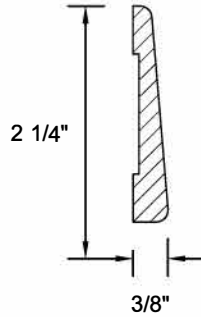

PARTITION SYSTEMS

LAMINATED WOOD TRIM COMPONENTS

#2300
1" WOOD
BATTEN

#2305
1-1/2" WOOD
BATTEN

#2307
1-1/2" SQUARE
WOOD BATTEN

#2310
BASE &
CASING

#2311
BASE & CASING

#2330
WINDOW
CASING

#2321
OUTSIDE
CORNER

#2320
OUTSIDE
CORNER

#2315
INSIDE
CORNER

#2325 VARIABLE CORNER BATTEN

INSIDE CORNER OUTSIDE CORNER

#2335 DOOR JAMB