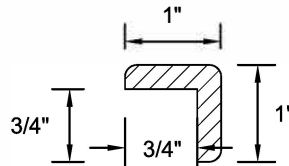

#2320
OUTSIDE
CORNER