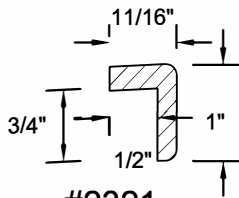

PARTITION SYSTEMS

LAMINATED WOOD TRIM COMPONENTS

#2300
1" WOOD
BATTEN

#2305
1-1/2" WOOD
BATTEN

#2307
1-1/2" SQUARE
WOOD BATTEN

#2310
BASE &
CASING

#2311
BASE & CASING

#2330
WINDOW
CASING

#2321
OUTSIDE
CORNER

#2320
OUTSIDE
CORNER

#2315
INSIDE
CORNER

#2325 VARIABLE CORNER BATTEN

INSIDE CORNER OUTSIDE CORNER

#2335 DOOR JAMB