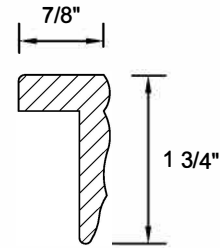

PARTITION SYSTEMS

LAMINATED WOOD TRIM COMPONENTS

#2300
1" WOOD
BATTEN

#2305
1-1/2" WOOD
BATTEN

#2307
1-1/2" SQUARE
WOOD BATTEN

#2310
BASE &
CASING

#2311
BASE & CASING

#2330
WINDOW
CASING

#2321
OUTSIDE
CORNER

#2320
OUTSIDE
CORNER

#2315
INSIDE
CORNER

#2325 VARIABLE CORNER BATTEN

INSIDE CORNER OUTSIDE CORNER

#2335 DOOR JAMB