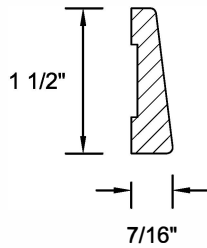

PARTITION SYSTEMS

LAMINATED WOOD TRIM COMPONENTS

#2300
1" WOOD
BATTEN

#2305
1-1/2" WOOD
BATTEN

#2307
1-1/2" SQUARE
WOOD BATTEN

#2310
BASE &
CASING

#2311
BASE & CASING

#2330
WINDOW
CASING

#2321
OUTSIDE
CORNER

#2320
OUTSIDE
CORNER

#2315
INSIDE
CORNER

#2325 VARIABLE CORNER BATTEN

INSIDE CORNER OUTSIDE CORNER

#2335 DOOR JAMB